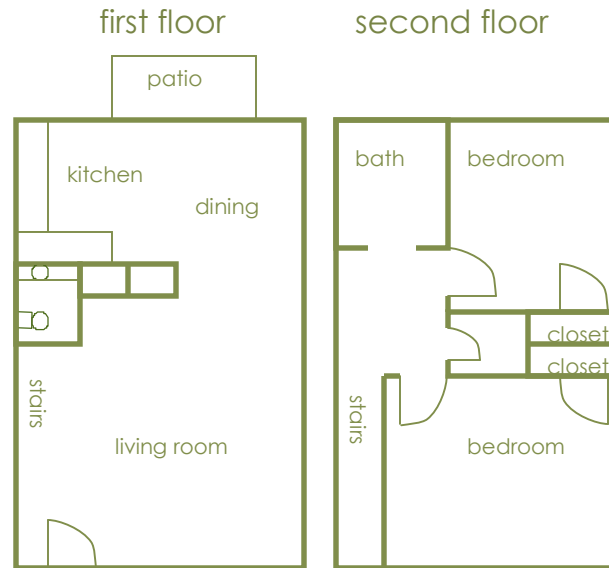

Brookview offers spacious two bedroom townhomes of 1,110 square feet. The buildings are wood framed with a brick, stucco and wood façade. The roofs are pitched with asphalt shingles.

two bedroom townhome