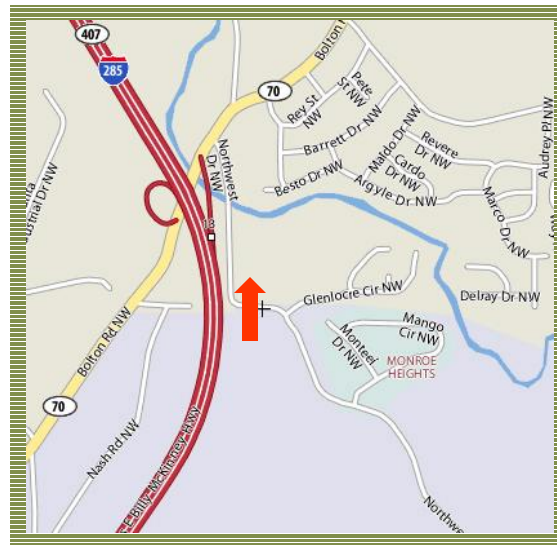

bringing
excellence
to everyday
living!

404.792.8099
1514 Northwest Drive
Atlanta, GA 30318

directions from downtown

take I-20 west to I-285 north. exit at bolton road nw. turn right at the end of the ramp, go one short block and turn right onto northwest drive. the apartment complex is located on your right.

directions from I-75

take I-285 west. Turn left on south cobb dr. go ½ mile and turn right on bolton rd. go just past 2nd traffic light and turn left into northwest drive. the apartment complex is located on your right.

*Brookview
Townhomes*

Brookview is a 41-unit apartment complex located in Atlanta, Georgia.

The property offers easy access to Interstate 285 and is convenient to Downtown Atlanta and Hartsfield-Jackson International Airport.